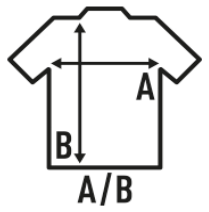

REGULAR LS T-SHIRT KING SIZE

Basic long sleeve men t-shirt without cuffs. Removable label. Ideal to personalize with silkscreen, vinyl and transfer. 10 colors and from size XS to 3 XL. Also available for women and children.

Details:

- Double needle stitching in collar, sleeves and bottom hem for extra durability.
- Ribbed collar with elastane.
- Shoulder-to-shoulder taping
- 155 - 160 g/m² approx.
- 100% preshrunk Cotton
- GM - 85% Cotton / 15% Viscose
- Removable label

100% preshrunk cotton. Weight: 155-160 g/m². approx.

Box 50

Pack 50

SIZE

EU	4XL	5XL
Width	68 cm 26.8"	72 cm 28.3"
Length	84 cm 33.1"	88 cm 34.6"

White (WH)

Black (BK)

Red (RD)