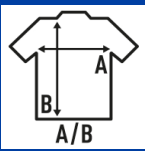

SIZE

EU

Width

Length

4XL

68 cm
26.8"

84 cm
33.1"

5XL

72 cm
28.3"

88 cm
34.6"

White (WH)

Gold (SY)

Black (BK)

Warm Red (WR)

Red (RD)

Cardinal (CA)

Navy (NY)

Butter Cream (BT)

Royal Blue (RB)

Chocolate (CH)

Grey Melange (GM)

Khaki (KH)

Orange (OR)