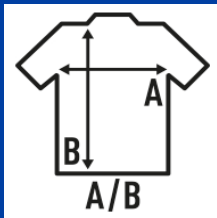

**REGULAR HIT T-SHIRT LS**

Basic men long sleeve t-shirt with cuffs, 100% cotton. Removable label. Ideal for personalizing with screen printing, vinyl, transfer. Available in 6 colors and from size XS to 3XL.

Details:

- Long sleeve T-shirt with cuffs.
- Tubular fit.
- Double needle stitching in sleeves and bottom hem for extra durability.
- Ribbed collar with elastane.
- Shoulder-to-shoulder taping.
- GM - 85% Cotton / 15% Viscose
- Removable label

100% cotton. Weight: 170 g/m<sup>2</sup>. approx.

Box 50

Pack 50

**SIZE**

EU	XS	S	M	L	XL	XXL	3XL
Width	48 cm 18.9"	51 cm 20.1"	53 cm 20.9"	56 cm 22"	58 cm 22.8"	61 cm 24"	66 cm 26"
Length	68 cm 26.8"	70 cm 27.6"	72 cm 28.3"	74 cm 29.1"	76 cm 29.9"	78 cm 30.7"	82 cm 32.3"