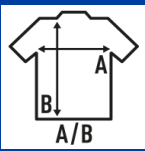

REGULAR PREMIUM T-SHIRT/KING SIZE

Adult short sleeve T-shirt. Tubular fabric. Lycra rib neck. Double stitch on sleeves and bottom. Shoulder to shoulder tape. XS - 3XL :: BK, NY, RB, WH, RD, GM, SY Grey Melange: 85% cotton / 15% polyester. Ash Melange: 98% cotton / 2% polyester.

100% preshrunk carded cotton. Gramage: 190 gsm.

SIZE

EU

Width

Length

4XL

68 cm
26.8"

84 cm
33.1"

5XL

72 cm
28.3"

88 cm
34.6"

White
(WH)

Black
(BK)

Red
(RD)

Navy
(NY)

Royal Blue
(RB)