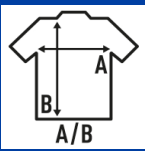

BODY LS BABY

Long sleeve baby body, 100% cotton. Ideal to personalize with silkscreen, vinyl or transfer. Available in 5 colors and from size 3 to 12 months. Removable label.

Details:

- Snap fasteners in shoulder and bottom hem.
- 1x1 rib on collar.
- 170 g/m²
- 100% Cotton
- GM - 85% Cotton / 15% Viscose
- Removable label

100% cotton. Weight: 170 g/m²

Box 50

Pack 50

SIZE

EU	3M	6M	9M	12M	18M
Width	20 cm 7.9"	22 cm 8.7"	24 cm 9.4"	26 cm 10.2"	28 cm 11"
Length	38 cm 15"	40 cm 15.7"	42 cm 16.5"	44 cm 17.3"	46 cm 18.1"