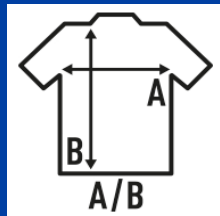

## SINGLE JERSEY BODY BABY

**Short-sleeved baby body, 100% cotton.** Ideal to personalize with silkscreen, vinyl or transfer. Available in 11 colors and from size 3 to 18 months. Removable label.

Details:

- Single jersey.
- Snap fasteners in shoulder and bottom hem.
- 1x1 rib on collar.
- 145 g/m<sup>2</sup>
- 100% Cotton
- GM - 85% Cotton / 15% Viscose
- Removable label

100% Cotton. Weight: 145 g/m<sup>2</sup> approx.

### SIZE

EU	3M	6M	9M	12M	18M
Width	20 cm 7.9"	22 cm 8.7"	24 cm 9.4"	26 cm 10.2"	28 cm 11"
Length	38 cm 15"	40 cm 15.7"	42 cm 16.5"	44 cm 17.3"	46 cm 18.1"

White  
(WH)

Black  
(BK)

Azalea  
(AL)

Red  
(RD)