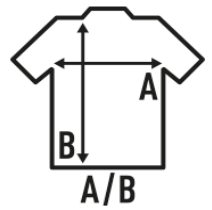

PLAYSUIT BABY

Short baby playsuit with short sleeves, 100% cotton. Ideal to personalize with silkscreen, vinyl or transfer. Available in 5 colors and from size 3 to 18 months. Removable label.

Details:

- Snap fasteners in shoulder and bottom hem.
- 1x1 rib on collar.
- GM - 85% Cotton / 15% Viscose
- Removable label

100% cotton. Weight: 170 g/m²

Box 50

Pack 50

SIZE

EU	3M	6M	9M	12M	18M
Width	23 cm 9.1"	24 cm 9.4"	25 cm 9.8"	26 cm 10.2"	28 cm 11"
Length	41 cm 16.1"	44 cm 17.3"	46 cm 18.1"	48 cm 18.9"	50 cm 19.7"

White
(WH)