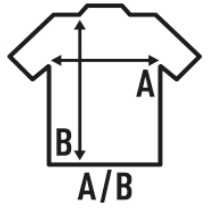

T-SHIRT LS KID

Basic t-shirt for children with long sleeves, 100% cotton, perfect for personalization. Available in 12 colors and from size 1-2 to 12-14. Removable label.

Details:

- Ribbed collar with elastane.
- Side-seamed.
- Double needle stitching in sleeves and bottom hem for extra durability.
- Shoulder-to-shoulder taping

Composition:

- GM - 85% Cotton / 15% Viscose
- Removable label

100% preshrunk Cotton. Weight: 155-160 g/m² approx.

Box 100

Pack 100

SIZE

EU	1-2	3-4	5-6	7-8	9-11	12-14
Width	29 cm 11.4"	32 cm 12.6"	35 cm 13.8"	38 cm 15"	41 cm 16.1"	43 cm 16.9"
Length	39 cm 15.4"	44 cm 17.3"	49 cm 19.3"	52 cm 20.5"	58 cm 22.8"	61 cm 24"