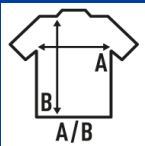

REGULAR T-SHIRT LADY

Ladies short sleeve fitted t-shirt. Body fitted. Single jersey. Grey Melange: 85% cotton / 15% polyester.

100% cotton. Gramage: 155 gsm. approx.

Box 100

Pack 10

SIZE

EU	S	M	L	XL	XXL	XXXL
Width	40 cm 15.7"	42 cm 16.5"	44 cm 17.3"	46 cm 18.1"	48 cm 18.9"	50 cm 19.7"
Length	60 cm 23.6"	61,5 cm 24"	63 cm 24.8"	64 cm 25.2"	66 cm 26"	68 cm 26.8"