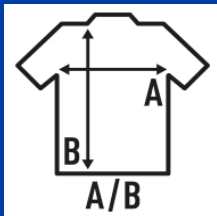

REGULAR COMFORT LS LADY

Blank t-shirt for women with long sleeves without cuffs. Removable label. Ideal to personalize with silkscreen, vinyl and transfer. 7 colors and from size S to XXL. Also available for men and children.

Details:

- Double needle stitching in sleeves and bottom hem for extra durability.
- 1x1 rib on collar.
- Removable label

Colors composition:

- GM - 85% Cotton / 15% Viscose

100% preshrunk cotton. Weight: 145 g/m². approx.

SIZE

EU	S	M	L	XL	XXL
Width	42 cm 16.5"	44 cm 17.3"	46 cm 18.1"	48 cm 18.9"	50 cm 19.7"
Length	63 cm 24.8"	65 cm 25.6"	67 cm 26.4"	69 cm 27.2"	71 cm 28"