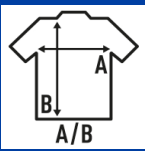

SIZE

EU

S

M

L

XL

XXL

XXXL

Width

42 cm
16.5"

44 cm
17.3"

46 cm
18.1"

48 cm
18.9"

50 cm
19.7"

52 cm
20.5"

Length

62 cm
24.4"

63 cm
24.8"

64 cm
25.2"

66 cm
26"

68 cm
26.8"

70 cm
27.6"

White
(WH)

Black
(BK)

Red
(RD)

Navy
(NY)

Royal Blue
(RB)

Fuchsia
(FU)

Grey Melange
(GM)

Kelly Green
(KG)

PFD
(PFD)

NEW COLORS

BT
Butter Cream

PV
Pink Vintage

MO
Moss Green