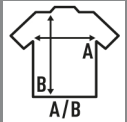

URBAN BACK TAIL

Men's t-shirt short sleeve, irregular scallop bottom. Back panel longer than front one.

100% cotton. 150-155gsm

Box 50 uds.

SIZE

EU

S

M

L

XL

XXL

Width

48 cm
18.9"

52 cm
20.5"

56 cm
22"

60 cm
23.6"