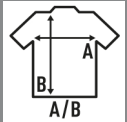

BEACH UNISEX

Unisex tank top and swimmer's back, 100% cotton and removable label. Tank top ideal for the beach or for sports. Available in 7 colors and from size XS to XL.

Details:

- Self-fabric collar and armholes.
- Racerback.
- Braided low sleeve opening.
- Fluor - 100% Polyester
- Removable label

100% Cotton. Weight: 150-155 g/m² approx.

Box 50 uds.

SIZE

EU

XS

S

M

L

XL

Width

48 cm
18.9"

50 cm
19.7"

52 cm
20.5"

54 cm
21.3"

56 cm
22"

Length