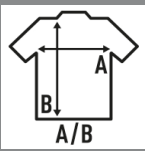

MAN URBAN TANK TOP

Sleeveless t-shirt for men, 100% cotton. Removable label. Available in 5 colors and from size S to XXL.

Details:

- 1x1 rib on collar.
- Single jersey.
- Double needle stitching in collar, sleeves and bottom hem for extra durability.
- 150 - 155 g/m² approx.
- 100% preshrunk Cotton
- AS - 98% Cotton / 2% Viscose
- Removable label

100% preshrunk Cotton. Weight: 150-155 g/m² approx.

Box 50

Pack 50

SIZE

EU

S

M

L

XL

XXL

Width

48 cm
18.9"

51 cm
20.1"

53 cm
20.9"

56 cm
22"

58 cm
22.8"

Length

70 cm
27.6"

72 cm
28.3"

74 cm
29.1"

76 cm
29.9"

80 cm
31.5"

White
(WH)

Black
(BK)

Red
(RD)

Navy
(NY)

Ash Melange
(AS)

NEW COLORS

BT
Butter Cream

PB
Petrol Blue

TE
Teal