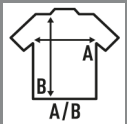

ARUBA

Basic tank top for girl with swimmer back and slightly fitted. Removable label. Available in 13 colors and from size XS to XL.

Details:

- Racerback tank top.
- 1x1 rib on collar.
- Racerback.
- Removable label

100% Combed Cotton. Weight: 200 g/m²

Box 50 uds.

SIZE

EU

XS

S

M

L

XL

Width

36 cm
14.2"

38 cm
15"

40 cm
15.7"

42 cm
16.5"

44 cm
17.3"

Length