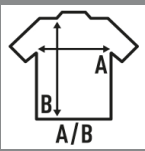

**CORCEGA**

Smooth t-shirt for women with very short sleeves, round neck and in single jersey, 100% cotton. Available in 3 colors. Removable label.

Details:

- Tank top.
- Single jersey.
- 120 - 125 g/m<sup>2</sup> approx.
- 100% Cotton
- Removable label

100% Cotton. Weight: 120-125 g/m<sup>2</sup>. approx.

Box 50

Pack 10

**SIZE**

EU

Width

Length

S/M

46 cm  
18.1"

66 cm  
26"

L/XL

49 cm  
19.3"

68 cm  
26.8"

White  
(WH)

Black  
(BK)

Green Pastel  
(GRP)