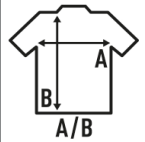

IBIZA

Wide crop top of straps for women, 100% cotton. Available in 5 colors. Removable label.

Details:

- Oversized tank top.
- Single jersey.
- Fluor - 100% Polyester
- Removable label

100% Cotton. Weight: 120 g/m²

Box 50

Pack 50

SIZE

EU

Width

Length

S/M

54 cm
21.3"

46 cm
18.1"

L/XL

56 cm
22"

48 cm
18.9"

White
(WH)

Black
(BK)

Fucsia
(FU)

Fucsia Fluor
(FUF)