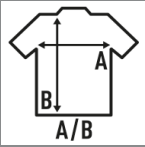

**MALIA**

Crop top. Self- fabric collar and armholes.

95% Cotton - 5% Elastan. 220 g/m2.

Box 50

Pack 50

**SIZE**

EU	XS	S	M	L	XL
Width	36 cm 14.2"	39 cm 15.4"	42 cm 16.5"	46 cm 18.1"	50 cm 19.7"
Length	37 cm 14.6"	39 cm 15.4"	40 cm 15.7"	42 cm 16.5"	44 cm 17.3"