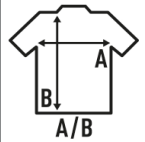

SAONA

Elastane tank top for women. Available in black and white and from size S to XL. Removable label.

Details:

- Stretchy spaghetti straps.
- Modern fit.
- Removable label

92% Polyester / 8% Spandex. Weight: 145 g/m²

Box 50

Pack 50

SIZE

EU

S

M

L

XL

Width

34 cm
13.4"

39 cm
15.4"

44 cm
17.3"

46 cm
18.1"

Length

55 cm
21.7"

57 cm
22.4"