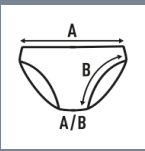

BRIEFS

Lady briefs.
Side seam.
Elastic band in waistband with JHK logo.

GM: 85%cotton 10%viscose 5%spandex

Rib: 53%nylon 20%polyester 27%spandex

95%cotton 5% spandex Weight: 160 g/m² approx.

SIZE

EU	XS	S	M	L	XL	XXL
Width	32 cm 12.6"	34 cm 13.4"	36 cm 14.2"	38 cm 15"	40 cm 15.7"	42 cm 16.5"
Length	22 cm 8.7"	23 cm 9.1"	24 cm 9.4"	25 cm 9.8"	26 cm 10.2"	27 cm 10.6"