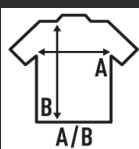

WEMBLEY

Men's windbreaker with full zip, side pockets, adjustable cuffs, hood with hooks and contrast decorative trim. Available from size XS to XXL.

Details:

- Windbreaker.
- Full zip.
- Contrast decorative edging.
- Hand pockets.
- Elasticated cuffs.
- Hood with brackets.
- 100% Polyester
- Printed label on the neck

100% Polyester

Box 25

Pack 1

SIZE

EU	XS	S	M	L	XL	2XL
Width	50 cm 19.7"	59 cm 23.2"	61 cm 24"	63 cm 24.8"	65 cm 25.6"	67 cm 26.4"
Length	62 cm 24.4"	65 cm 25.6"	66 cm 26"	67 cm 26.4"	68 cm 26.8"	69 cm 27.2"