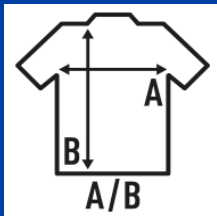

BOSTON KID

Kid's V-neck sweater.
Fitted cut.
Ribbed collar, cuffs and hem.
Soft touch.

80% VISCOSE 20% NYLON 300 gsm.

Box 25

Pack 1

SIZE

EU	1-2	3-4	5-6	7-8	9-11	12-14
Width	30 cm 11.8"	33 cm 13"	36 cm 14.2"	38 cm 15"	40 cm 15.7"	46 cm 18.1"
Length	38 cm 15"	43 cm 16.9"	47 cm 18.5"	50 cm 19.7"	55 cm 21.7"	65 cm 25.6"