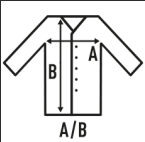

### TALLAS/Size

EU	5-6	3XS	2XS	XS	S
Ancho	25,5 cm	27 cm	28 cm	30 cm	32 cm
Largo	31 cm	33 cm	37 cm	40 cm	41 cm

White  
(WH)

Black  
(BK)

Red  
(RD)

Royal Blue  
(RB)

Fucsia  
(FU)

Green  
(GR)