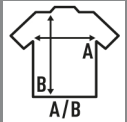

URBAN BACK TAIL

Men's t-shirt short sleeve, irregular scallop bottom. Back panel longer than front one.

100% cotton. 150-155gsm

Box/Box 50 uds.

SIZE/Size

EU	S	M	L	XL	XXL
Width	48 cm	52 cm	56 cm	60 cm	63 cm
Longueur	76 cm	79 cm	81 cm	84 cm	86 cm