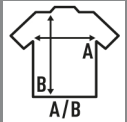

**URBAN BACK TAIL**

Men's t-shirt short sleeve, irregular scallop bottom. Back panel longer than front one.

100% cotton. 150-155gsm

Box/Box 50 uds.

**SIZE/Size**

EU	S	M	L	XL	XXL
Width	48 cm	52 cm	56 cm	60 cm	63 cm
Longueur	76 cm	79 cm	81 cm	84 cm	86 cm