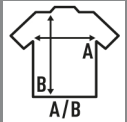

MILOS

Single jersey. Lady racer tank top with scallop bottom.

100%cotton.120gsm

Box/Box 50 uds.

SIZE/Size

EU	S	M	L	XL	XXL
Width	15 cm	16 cm	17 cm	18 cm	19 cm
Longueur	27 cm	28 cm	29 cm	30 cm	31 cm

White (WH)