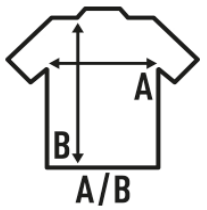

**URBAN BACK TAIL**

Men's t-shirt short sleeve, irregular scallop bottom. Back panel longer than front one.

100% cotton. 150-155gsm

Box/Box 50

Pack/Pack 50

**SIZE/Size**

EU	S	M	L	XL	XXL
Width	48 cm	52 cm	56 cm	60 cm	63 cm
	76 cm	79 cm	81 cm	84 cm	86 cm