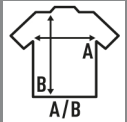

URBAN BACK TAIL

Men's t-shirt short sleeve, irregular scallop bottom. Back panel longer than front one.

100% cotton. 150-155gsm

Box/Box 50 uds.

SIZE/Size

EU	S	M	L	XL	XXL
Width	48 cm	52 cm	56 cm	60 cm	63 cm
A/B	76 cm	79 cm	81 cm	84 cm	86 cm