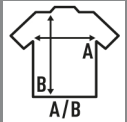

MILOS

Single jersey. Lady racer tank top with scallop bottom.

100%cotton.120gsm

Box/Box 50 uds.

SIZE/Size

EU	S	M	L	XL	XXL
Width	15 cm	16 cm	17 cm	18 cm	19 cm
A/B	27 cm	28 cm	29 cm	30 cm	31 cm

White (WH)

Charcoal Heather (CHCH)