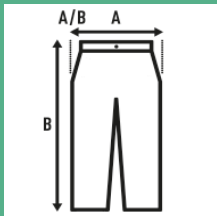

BABY SWEAT PANTS

Baby's Pants. cuffs and bottom hem in 2x1 rib with elastane. French Terry fabric.
GM: 61% cotton / 31% Polyester / 8% Viscose.

65% Polyester 35% cotton. 260 g/m².

Box/Box 25

Pack/Pack 25

SIZE/Size

EU	0	1	2
Width	25 cm	27 cm	29 cm
Długość	34 cm	36 cm	38 cm

Navy
(NY)

Grey Melange
(GM)

Butter Cream
(BT)

Pink Vintage
(PV)

Moss Green
(MO)