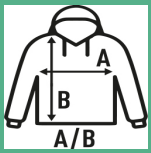

BABY HOODED SWEATSHIRT

Baby's hooded sweatshirt. cuffs and bottom hem in 2x1 rib with elastane. French Terry fabric.
GM: 61% cotton / 31% Polyester / 8% Viscose.

65% Polyester 35% cotton. 260 g/m2 aprox.

Box/Box 25

Pack/Pack 25

SIZE/Size

EU	0	1	2
Width	25 cm	27 cm	29 cm
Długość	28 cm	30 cm	32 cm

Navy (NY)

Grey Melange (GM)

Butter Cream (BT)

Pink Vintage (PV)