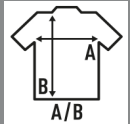

URBAN BACK TAIL

Men's t-shirt short sleeve, irregular scallop bottom. Back panel longer than front one.

100% cotton. 150-155gsm

Box/Box 50 uds.

SIZE/Size

EU	S	M	L	XL	XXL
Width	48 cm	52 cm	56 cm	60 cm	63 cm
Długość	76 cm	79 cm	81 cm	84 cm	86 cm