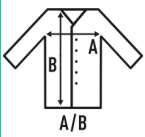

KANGAROO OVERSIZE UNISEX

Hooded sweatshirt.
Design de gola cruzada.
Canelado em elastano 2x1 nos punhos e parte inferior.
Bolso canguru.

GM: 73% Algodão / 20% Poliéster / 7% Viscose.

80% Algodão / 20% Poliéster. 320 g/m² approx.

Box/Box 25

Pack/Pack 25

SIZE/Size

EU	XS	S	M	L	XL	XXL
Width	56 cm	60 cm	64 cm	68 cm	72 cm	76 cm
A/B	68 cm	69 cm	70 cm	71 cm	72 cm	74 cm

Black (BK)

Navy (NY)

Grey Melange (GM)

Butter Cream (BT)