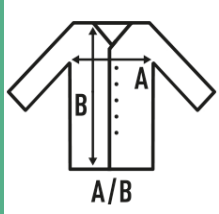

KANGAROO OVERSIZE UNISEX

Hooded sweatshirt.
Design de gola cruzada.
Canelado em elastano 2x1 nos punhos e parte inferior.
Bolso canguru.

GM: 73% Algodão / 20% Poliéster / 7% Viscose.

80% Algodão / 20% Poliéster. 320 g/m² approx.

Box/Box 25

Pack/Pack 25

SIZE/Size

EU	XS	S	M	L	XL	XXL
Width	56 cm	60 cm	64 cm	68 cm	72 cm	76 cm
	68 cm	69 cm	70 cm	71 cm	72 cm	74 cm

Black (BK)

Navy (NY)

Grey Melange (GM)

Butter Cream (BT)