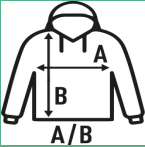

XL

XXL

Width

48 cm

50 cm

52 cm

54 cm

56 cm

66 cm

68 cm

70 cm

72 cm

74 cm

White (WH)	Black (BK)	Red (RD)	Navy (NY)	Royal Blue (RB)	Ash Melange (AS)	Bottle Green (BG)	Burgundy (BU)	Denim (DN)
Grey Melange (GM)	Kelly Green (KG)	Orange (OR)	Pink (PK)	Purple (PU)	Raspberry (RP)	Sky Blue (SK)	Gold (SY)	Charcoal (CHC)
Apple (AP)								