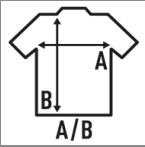

URBAN BACK TAIL

Men's t-shirt short sleeve, irregular scallop bottom. Back panel longer than front one.

100% cotton. 150-155gsm

Box/Box 50

Pack/Pack 50

SIZE/Size

EU	S	M	L	XL	XXL
Width	48 cm	52 cm	56 cm	60 cm	63 cm
	76 cm	79 cm	81 cm	84 cm	86 cm