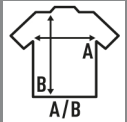

MILOS

Single jersey. Lady racer tank top with scallop bottom.

100%cotton.120gsm

Box/Box 50 uds.

SIZE/Size

EU	S	M	L	XL	XXL
Width	15 cm	16 cm	17 cm	18 cm	19 cm
A/B	27 cm	28 cm	29 cm	30 cm	31 cm

White (WH)

Black (BK)